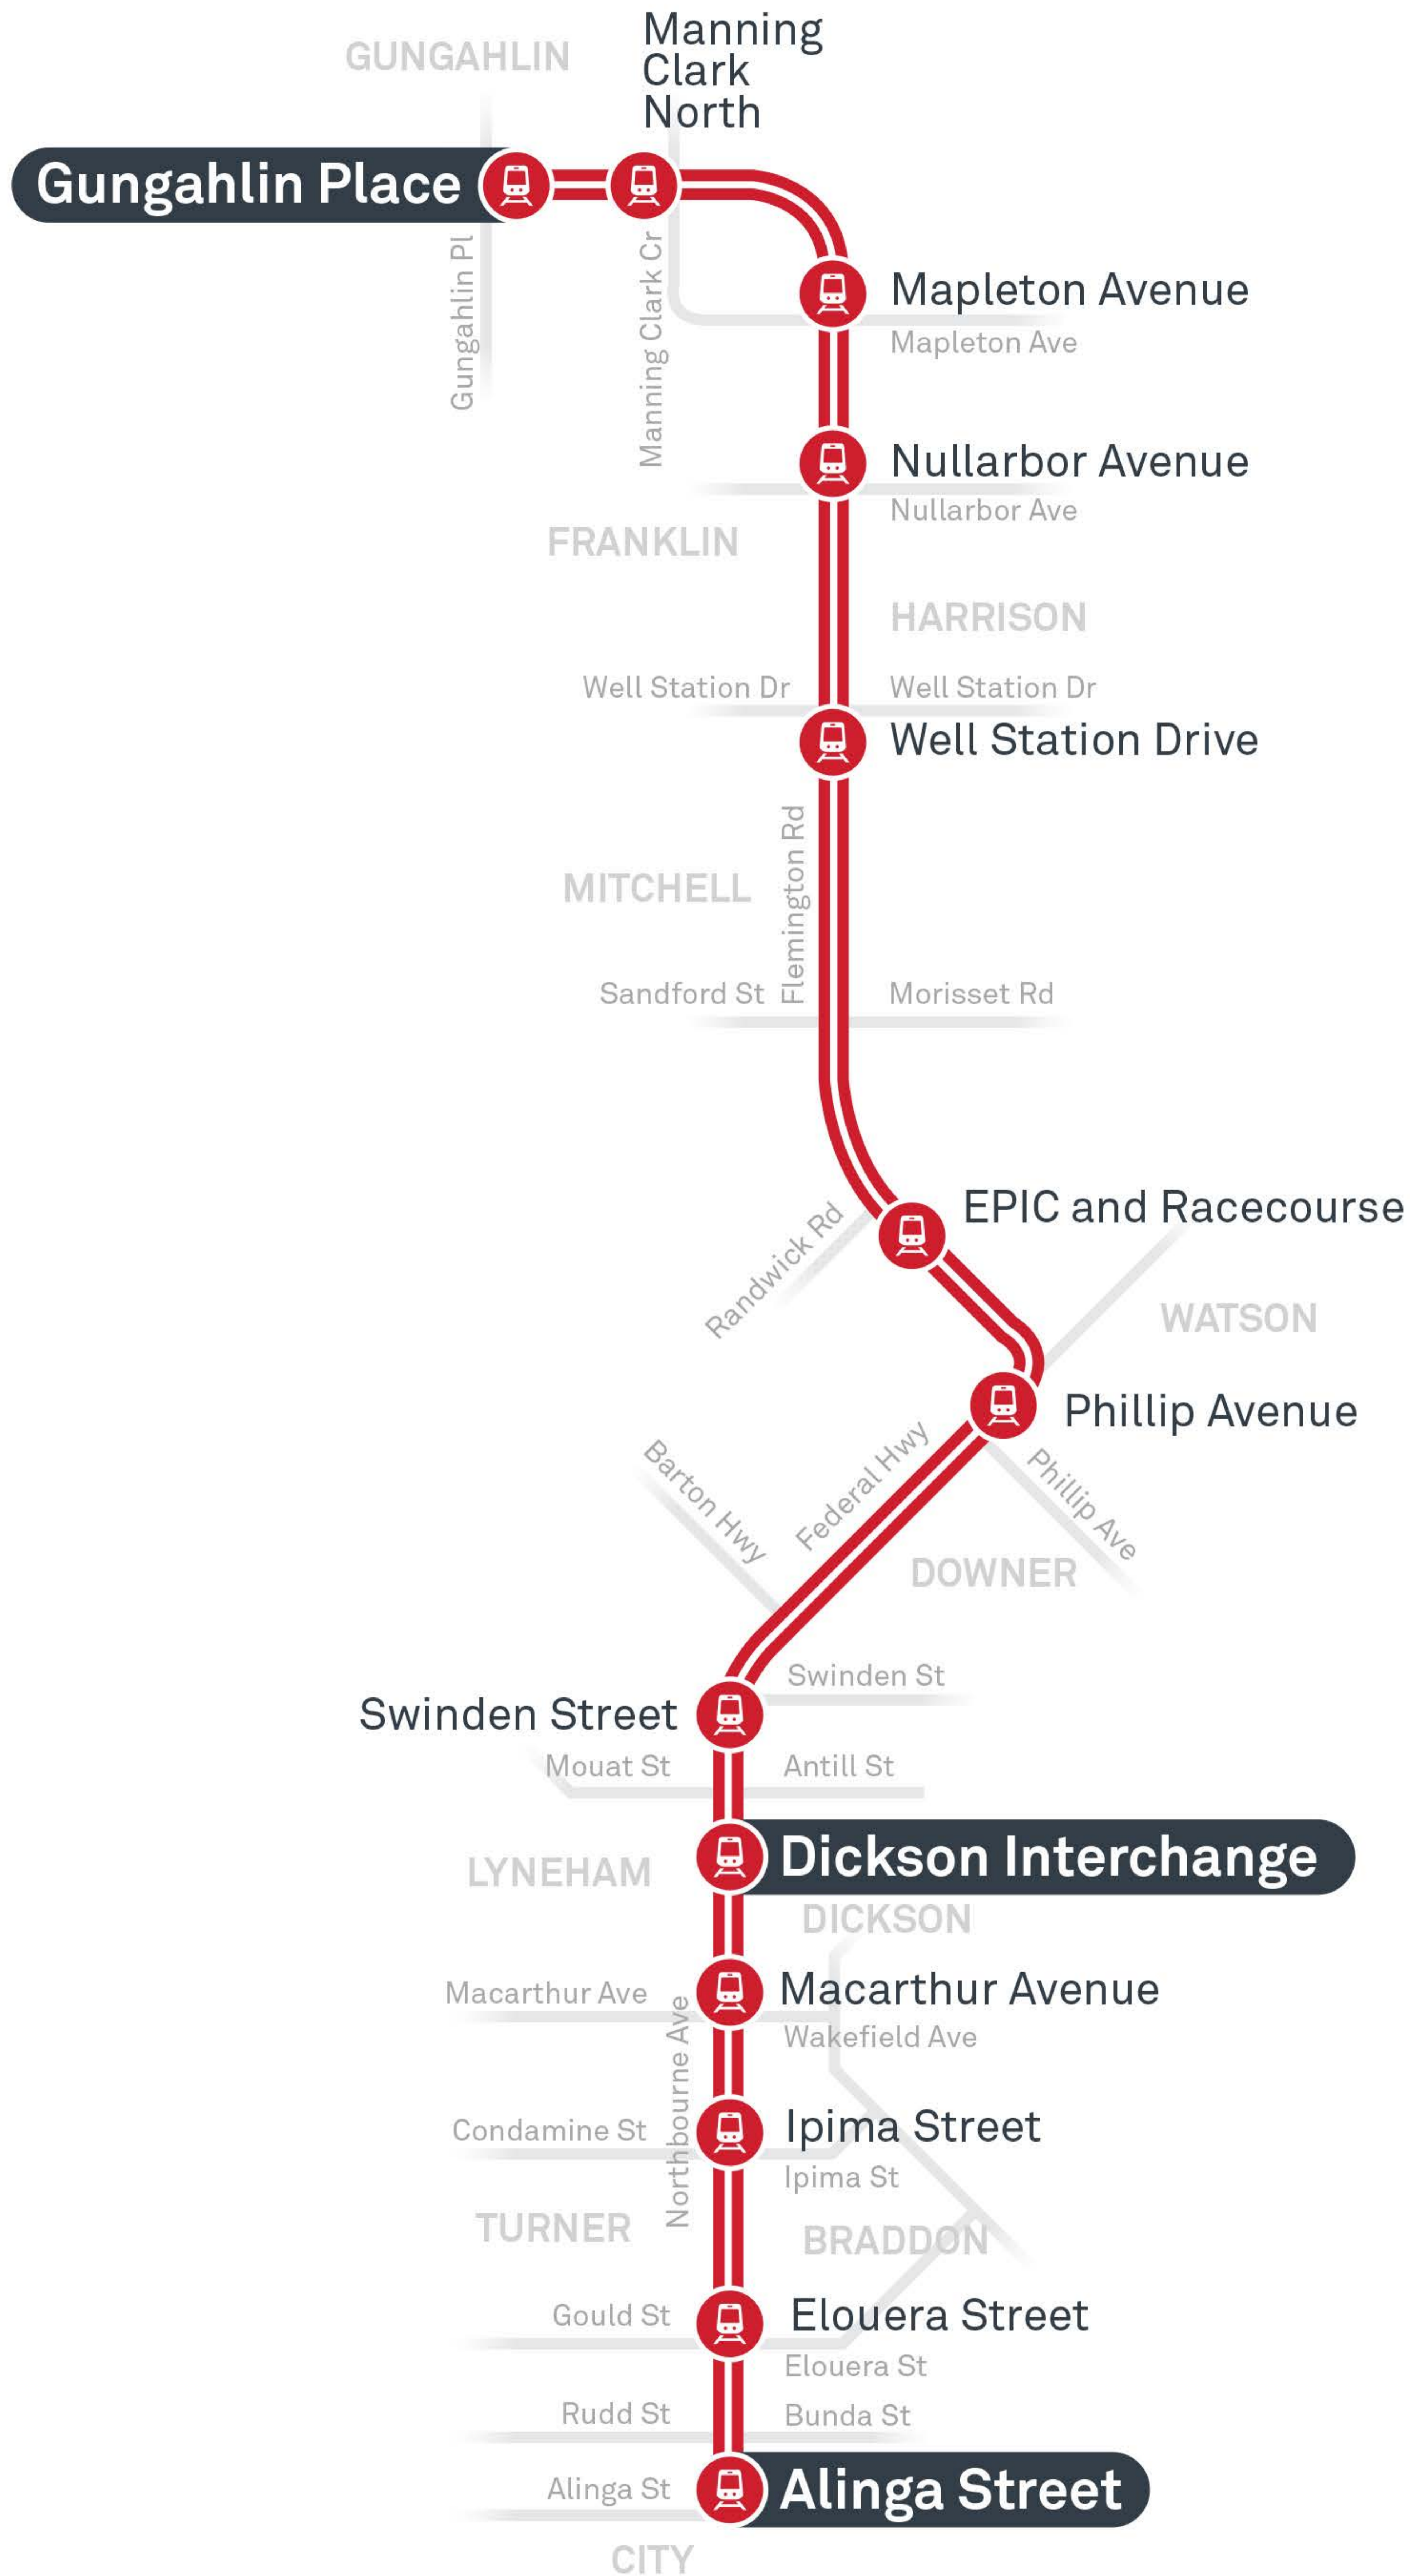

# Stage 1 Route Map: Gungahlin - City

Light Rail Line Stops

MAP NOT TO SCALE